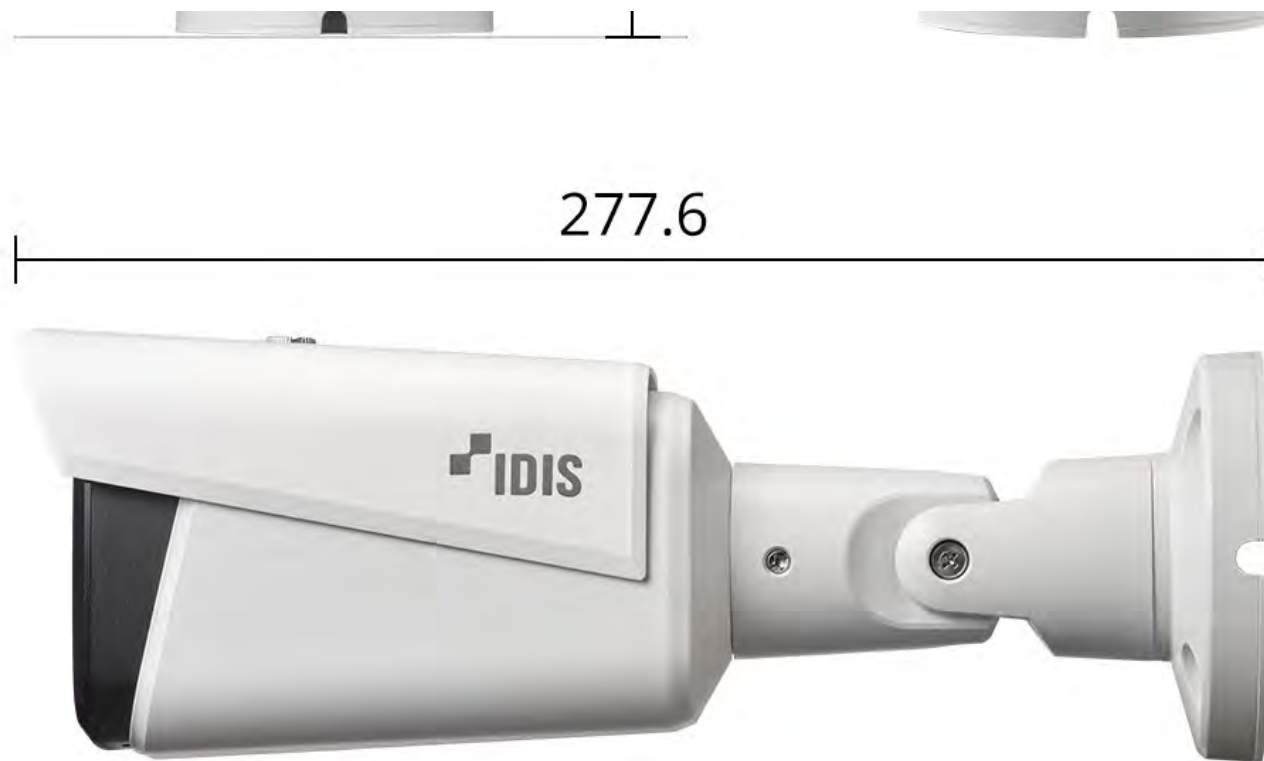

- [Manual](#) DC-T4537 Series Quick Guide v1.0
- [Manual](#) DC-T4537 Series Operation Manual v1.0
- [Manual](#) DC-T4537 Series Installation Manual v1.0
- [Software](#) DC-T4537 Series Firmware v1.2.0_JAPAN
- [Software](#) DC-T4537 Series Firmware v1.2.0
- [Brochure](#) DC-T4537HRXA